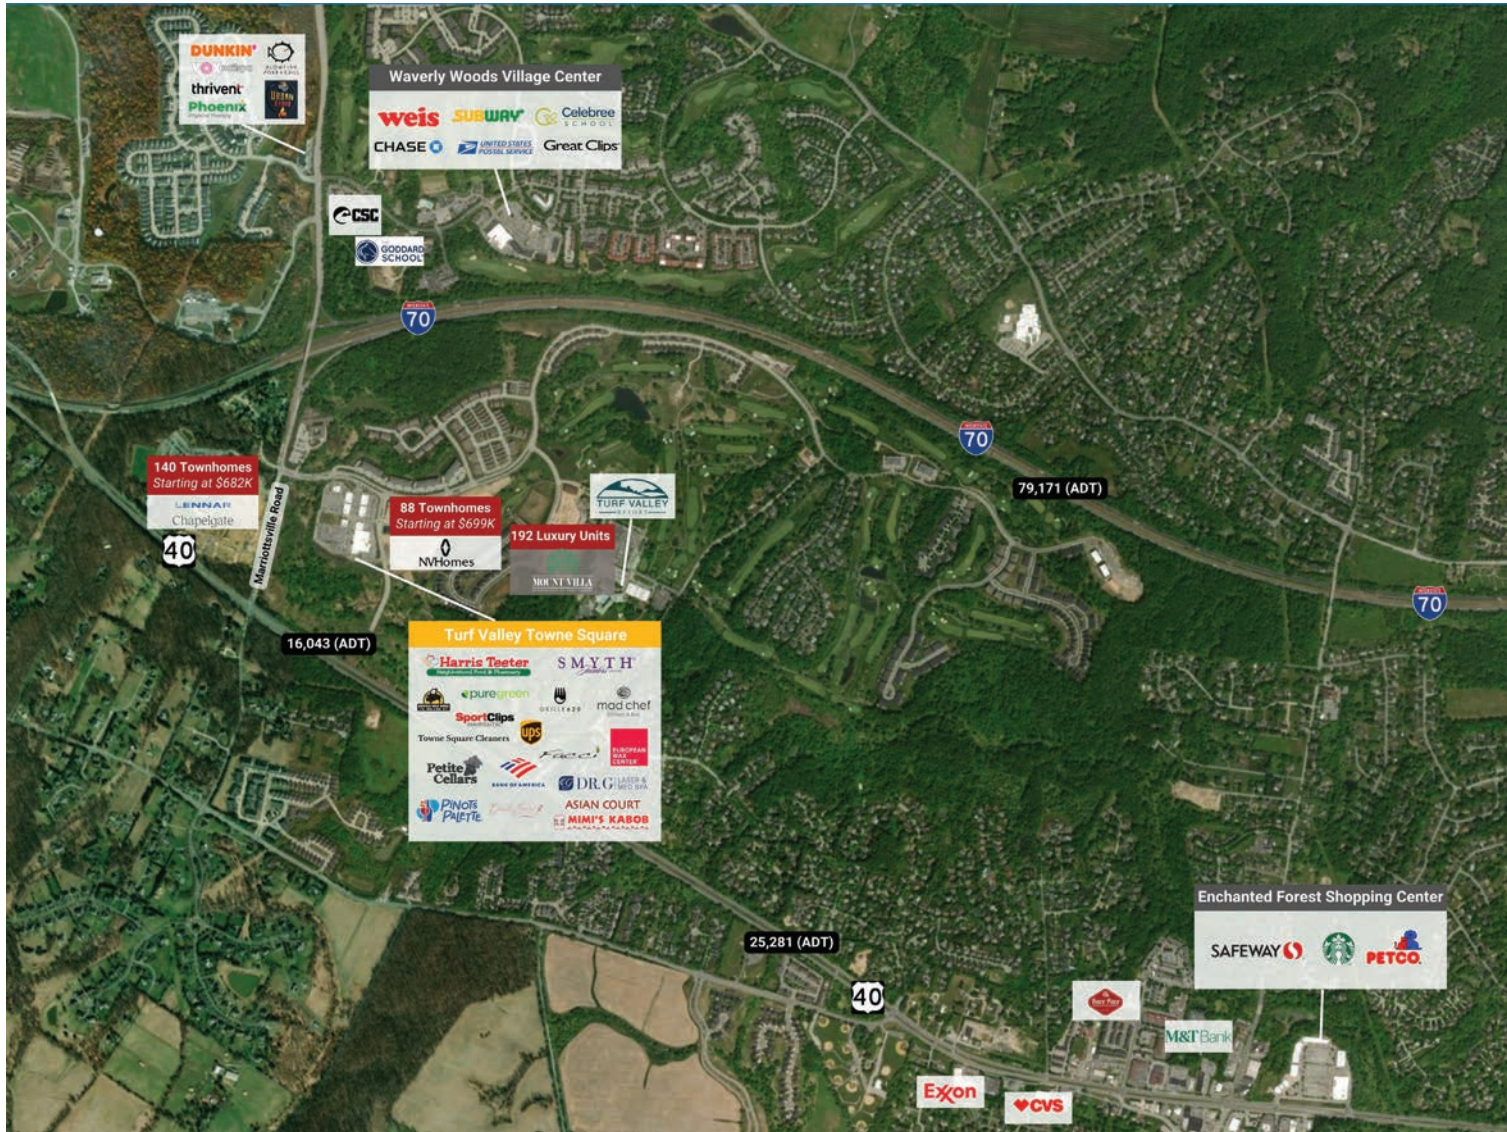

Your New Location Awaits

TURF VALLEY TOWNE SQUARE

11075 Resort Rd.
Ellicott City, MD 21042

- 108,000 SF neighborhood center, including 48,000 SF Harris Teeter
- Located in the heart of Howard County, MD, the 3rd wealthiest county in the United States
- Part of master planned community featuring over 100,000 SF of retail, 300,000 SF of Class A office and medical space and more than 1,800 residential units. Also includes 175-room resort hotel and spa and 36 holes of championship golf
- Easy access from Route 40 and I-70

PROPERTY OVERVIEW

Daily Traffic Count

Interstate 70 at Marriottsville Road	77,912 AADT
US 40 at Marriottsville Road	13,000 AADT
Marriottsville Road at Resort Drive	12,000 AADT

7-Mile Radius

MARKET ANALYSIS