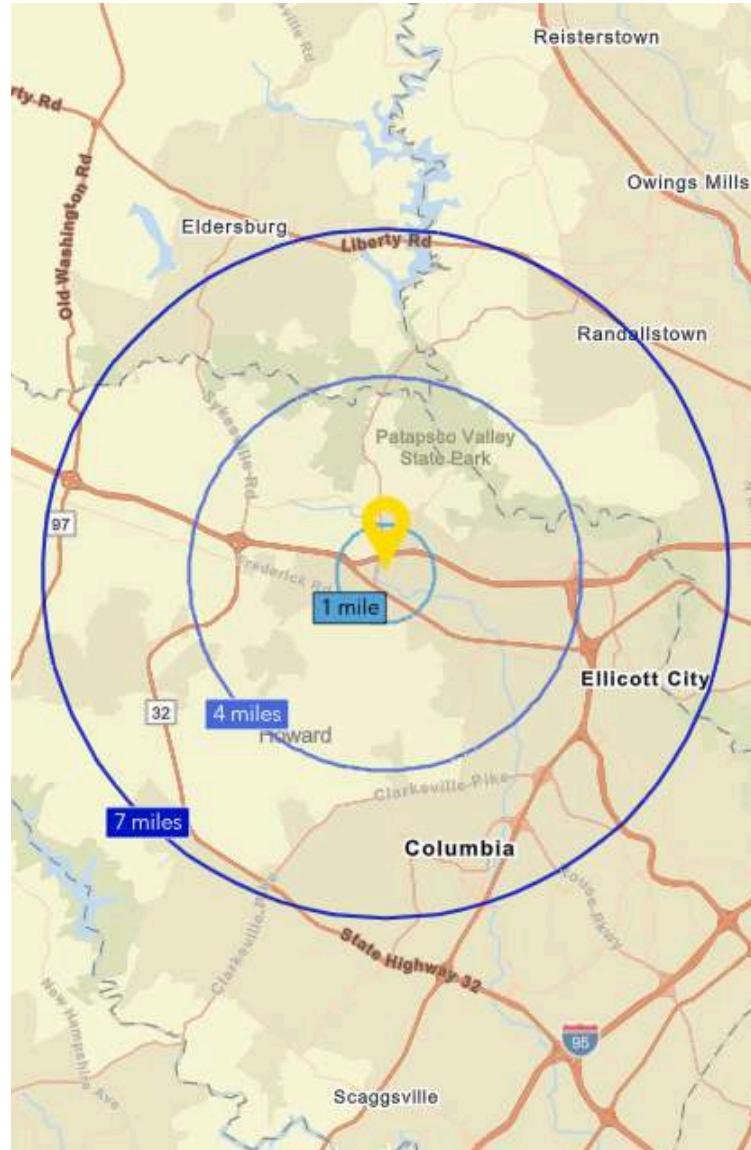

TURF VALLEY

TOWNE SQUARE

11075 Resort Rd.
Ellicott City, MD 21042

- 108,000 SF neighborhood center, including 48,000 SF Harris Teeter
- Located in the heart of Howard County, MD, the 3rd wealthiest county in the United States
- Part of master planned community featuring over 100,000 SF of retail, 300,000 SF of Class A office and medical space and more than 1,800 residential units. Also includes 175-room resort hotel and spa and 36 holes of champion golf
- Easy access from Route 40 and I-70

BANK OF AMERICA

PROPERTY OVERVIEW

TURF VALLEY TOWNE SQUARE

Daily Traffic Count

Interstate 70 at Marriottsville Rd.	77,912 AADT
US 40 at Marriottsville Rd.	13,000 AADT
Marriottsville Rd at Resort Drive	12,000 AADT

Within 7 Miles

71,704
Households

194,420
Population

\$181,125
Average HH
Income

169,855
Daytime
Population

MARKET MAP

TURF VALLEY TOWNE SQUARE

AVAILABILITY