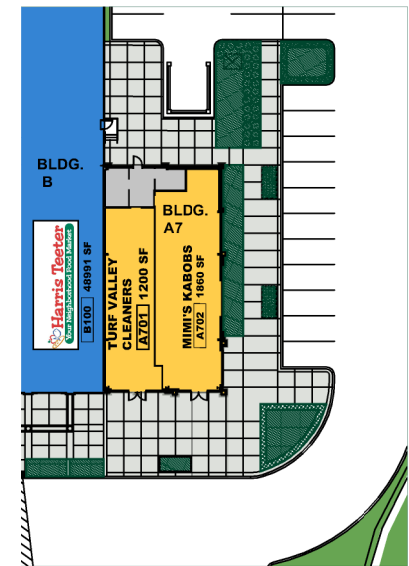

ENLARGED PLAN "A"

LEASE PLAN "B"

AREA LEGEND:

- RETAIL AVAILABLE
- ANCHOR
- RETAIL LEASED
- OFFICE
- COMMON AREA

# TURF VALLEY TOWNE SQUARE ENLARGED PLAN

UPDATED: 11.12.18

NORTH

**GREENBERG GIBBONS**  
WWW.GGCOMMERCIAL.COM