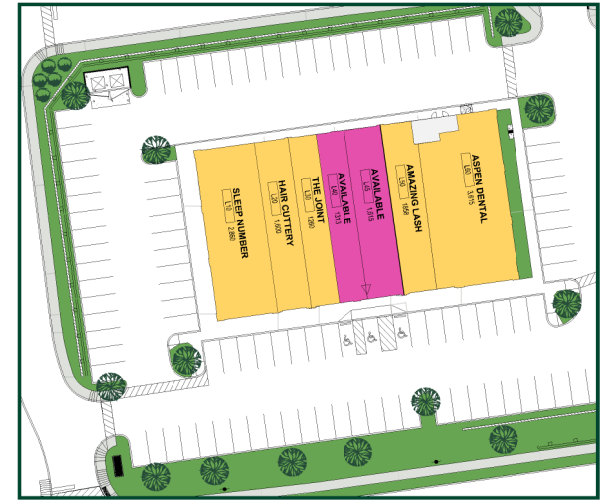

LEASE PLAN "A"
SCALE: 1"=30'

LEASE PLAN "B"
SCALE: 1"=30'

LEASE PLAN "C"
SCALE: 1"=30'

- AREA LEGEND:
- RETAIL AVAILABLE
 - ANCHOR
 - RETAIL LEASED
 - COMMON AREA
 - ENTRY