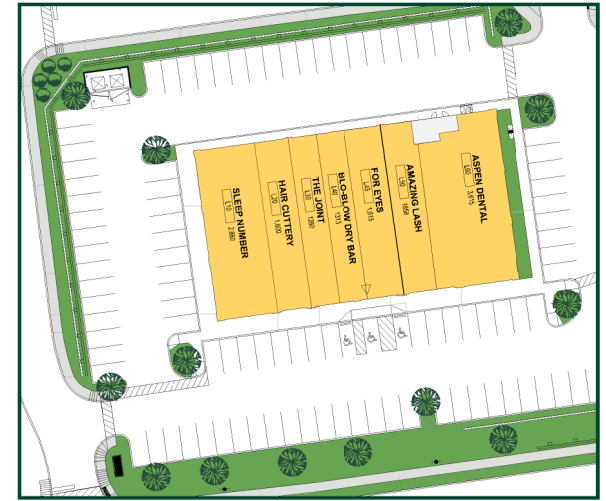

LEASE PLAN "A"
SCALE: 1"=30'

LEASE PLAN "B"
SCALE: 1"=30'

LEASE PLAN "C"
SCALE: 1"=30'

- AREA LEGEND:
- RETAIL AVAILABLE
 - ANCHOR
 - RETAIL LEASED
 - COMMON AREA
 - ENTRY