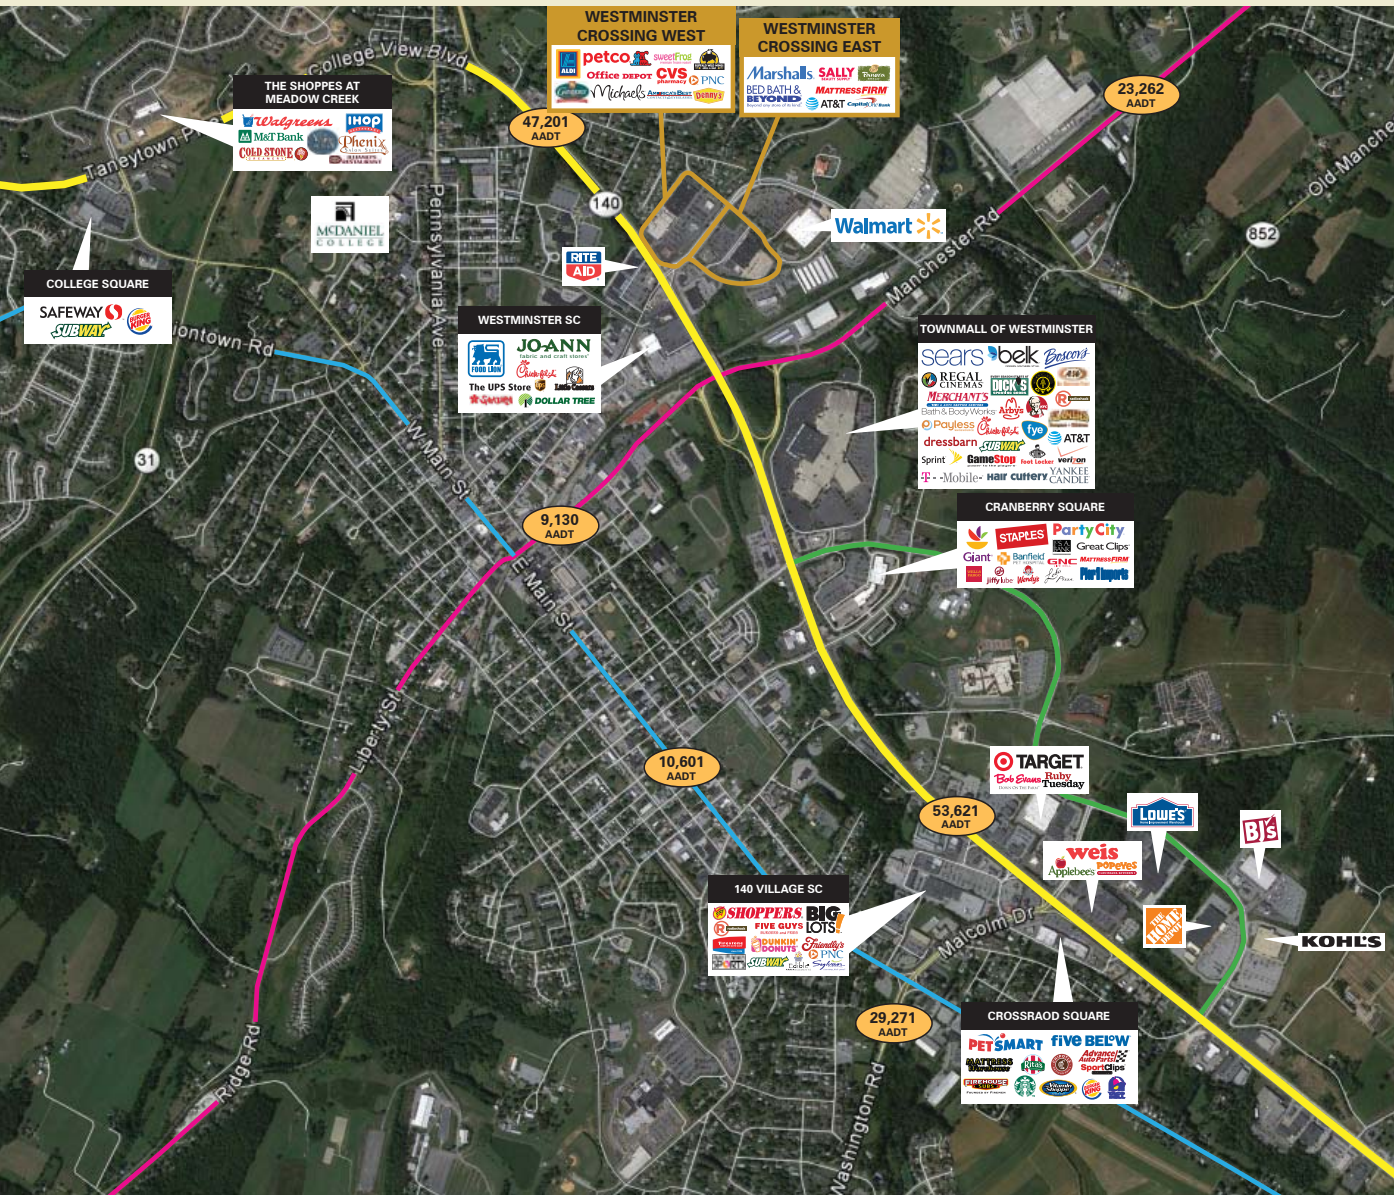

Westminster Crossing

200 Clifton Road, Westminster, MD 21157

10096 Red Run Boulevard, Suite 100
 Owings Mills, MD 21117
 410.559.2500 | www.ggcommercial.com

Mark Gibbons
 MGibbons@GGCommercial.com | 410.559.2515